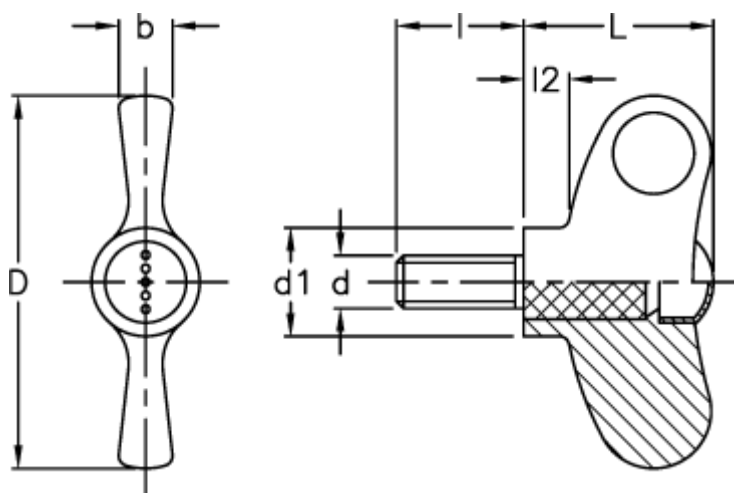

Article number: 23052238663

Description: E+G Wing screw  
EWN.70 p-M10x30-C3, grey cap

## Measures

$b$	= 10
$D$	= 70
$d_1$	= 20.0
$d$	6g = M10
$l$	= 30
$L$	= 36
$l_2$	= 8.0